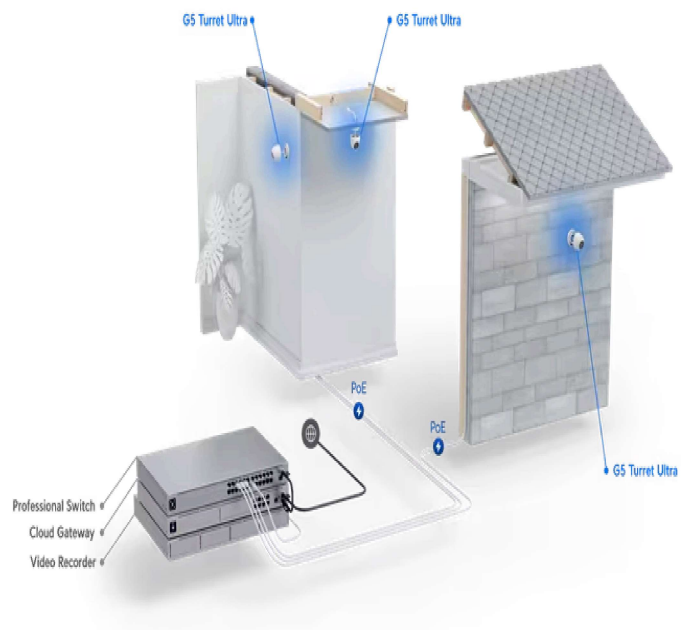

Tech Specs

UniFi UISP Branding

UniFi Cloud Gateways WiFi Switching Cloud Keys & Gateways Camera Security Door Access Managed VoIP New Integrations Accessories

Camera Security > G5 Turret Ultra

Datasheet

In The Box

Marketing Images

Installation Guide

Mechanical

Dimensions	Ø90 x 71.2 mm (Ø3.5 x 2.8")
Weight	330 g (11.6 oz)
Enclosure material	Aluminum alloy, UV-stabilized polycarbonate
Weatherproofing	IP66
Resistance	IK04
Cable jacket enclosure dimensions	Ø20 x 70.6 mm (0.8 x 2.8")
Cable jacket enclosure materials	Thermoplastic elastomer, polycarbonate, silicone rubber
Cable length	30 cm (1 ft)
Cable diameter	5 mm (0.2")
Cable jacket material	Polycarbonate
Cable connector type	RJ45

Optics

Sensor	1/2.4" CMOS
Lens	Fixed focal length
View angle	H: 102.4°, V: 54.9°, D: 120.6°

Night mode Built-in IR LED illumination and IR cut filter

Video

Resolution 4MP 2688 x 1512 (16:9)

Max. frame rate 30 FPS

Image settings Color, brightness, sharpness, contrast, white balance, exposure control, 2DNR, 3DNR, NR by motion, masking, text overlay

System

Processor Dual-core Arm® Cortex®-A7 based chip

Networking interface 10/100 MbE RJ45 port