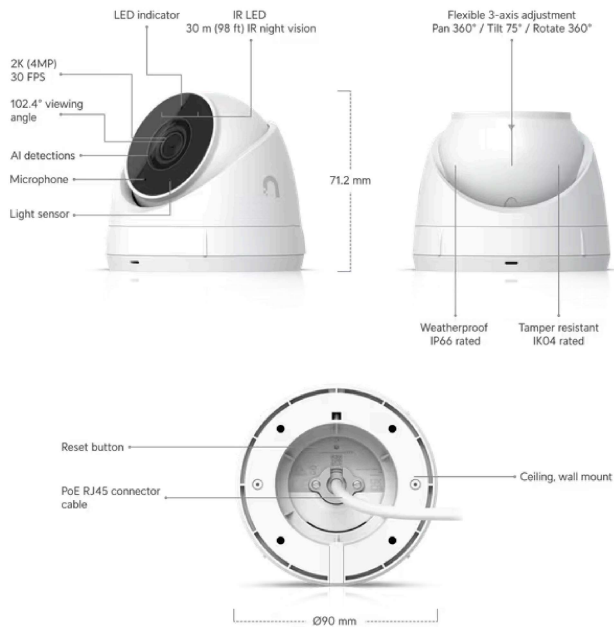

Tech Specs

UniFi UISP Branding

UniFi Cloud Gateways WiFi Switching Cloud Keys & Gateways Camera Security Door Access Managed VoIP New Integrations Accessories

Camera Security > G5 Turret Ultra

Datasheet

In The Box

Marketing Images

Installation Guide

Mechanical

Dimensions	Ø90 x 71.2 mm (Ø3.5 x 2.8")
Weight	330 g (11.6 oz)
Enclosure material	Aluminum alloy, UV-stabilized polycarbonate
Weatherproofing	IP66
Resistance	IK04
Cable jacket enclosure dimensions	Ø20 x 70.6 mm (0.8 x 2.8")
Cable jacket enclosure materials	Thermoplastic elastomer, polycarbonate, silicone rubber
Cable length	30 cm (1 ft)
Cable diameter	5 mm (0.2")
Cable jacket material	Polycarbonate
Cable connector type	RJ45

Optics

Sensor	1/2.4" CMOS
Lens	Fixed focal length
View angle	H: 102.4°, V: 54.9°, D: 120.6°

Night mode Built-in IR LED illumination and IR cut filter

Video

Resolution 4MP 2688 x 1512 (16:9)

Max. frame rate 30 FPS

Max. power consumption 4W

Power method PoE

Supported voltage range 37-57V DC

LED R/G/B/W

Button Factory reset

Mounting Surface mount

Ambient operating temperature -30 to 50° C (-22 to 122° F)

Ambient operating humidity 0 to 90% noncondensing